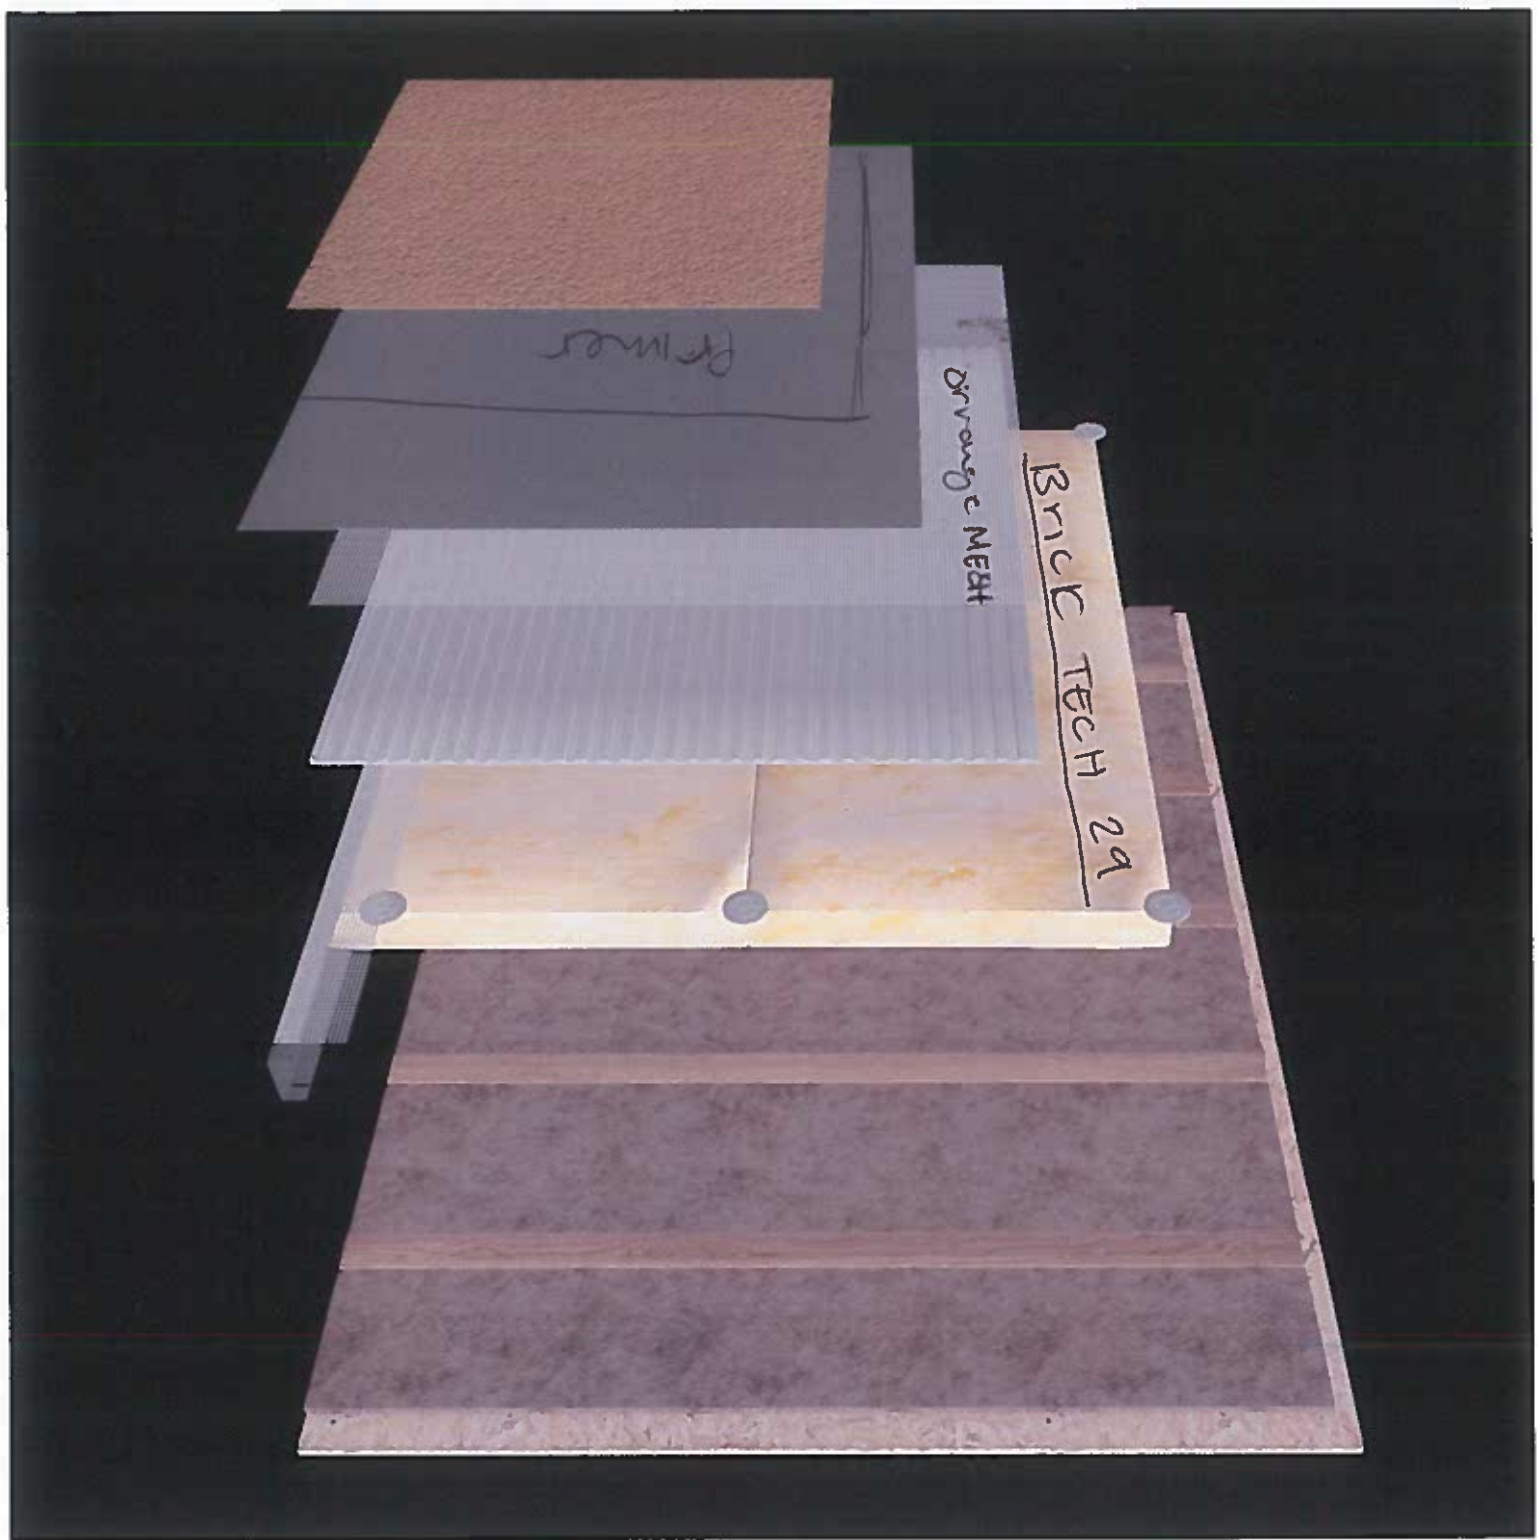

Primer

DRIVING & MEET

BRICK TECH 29