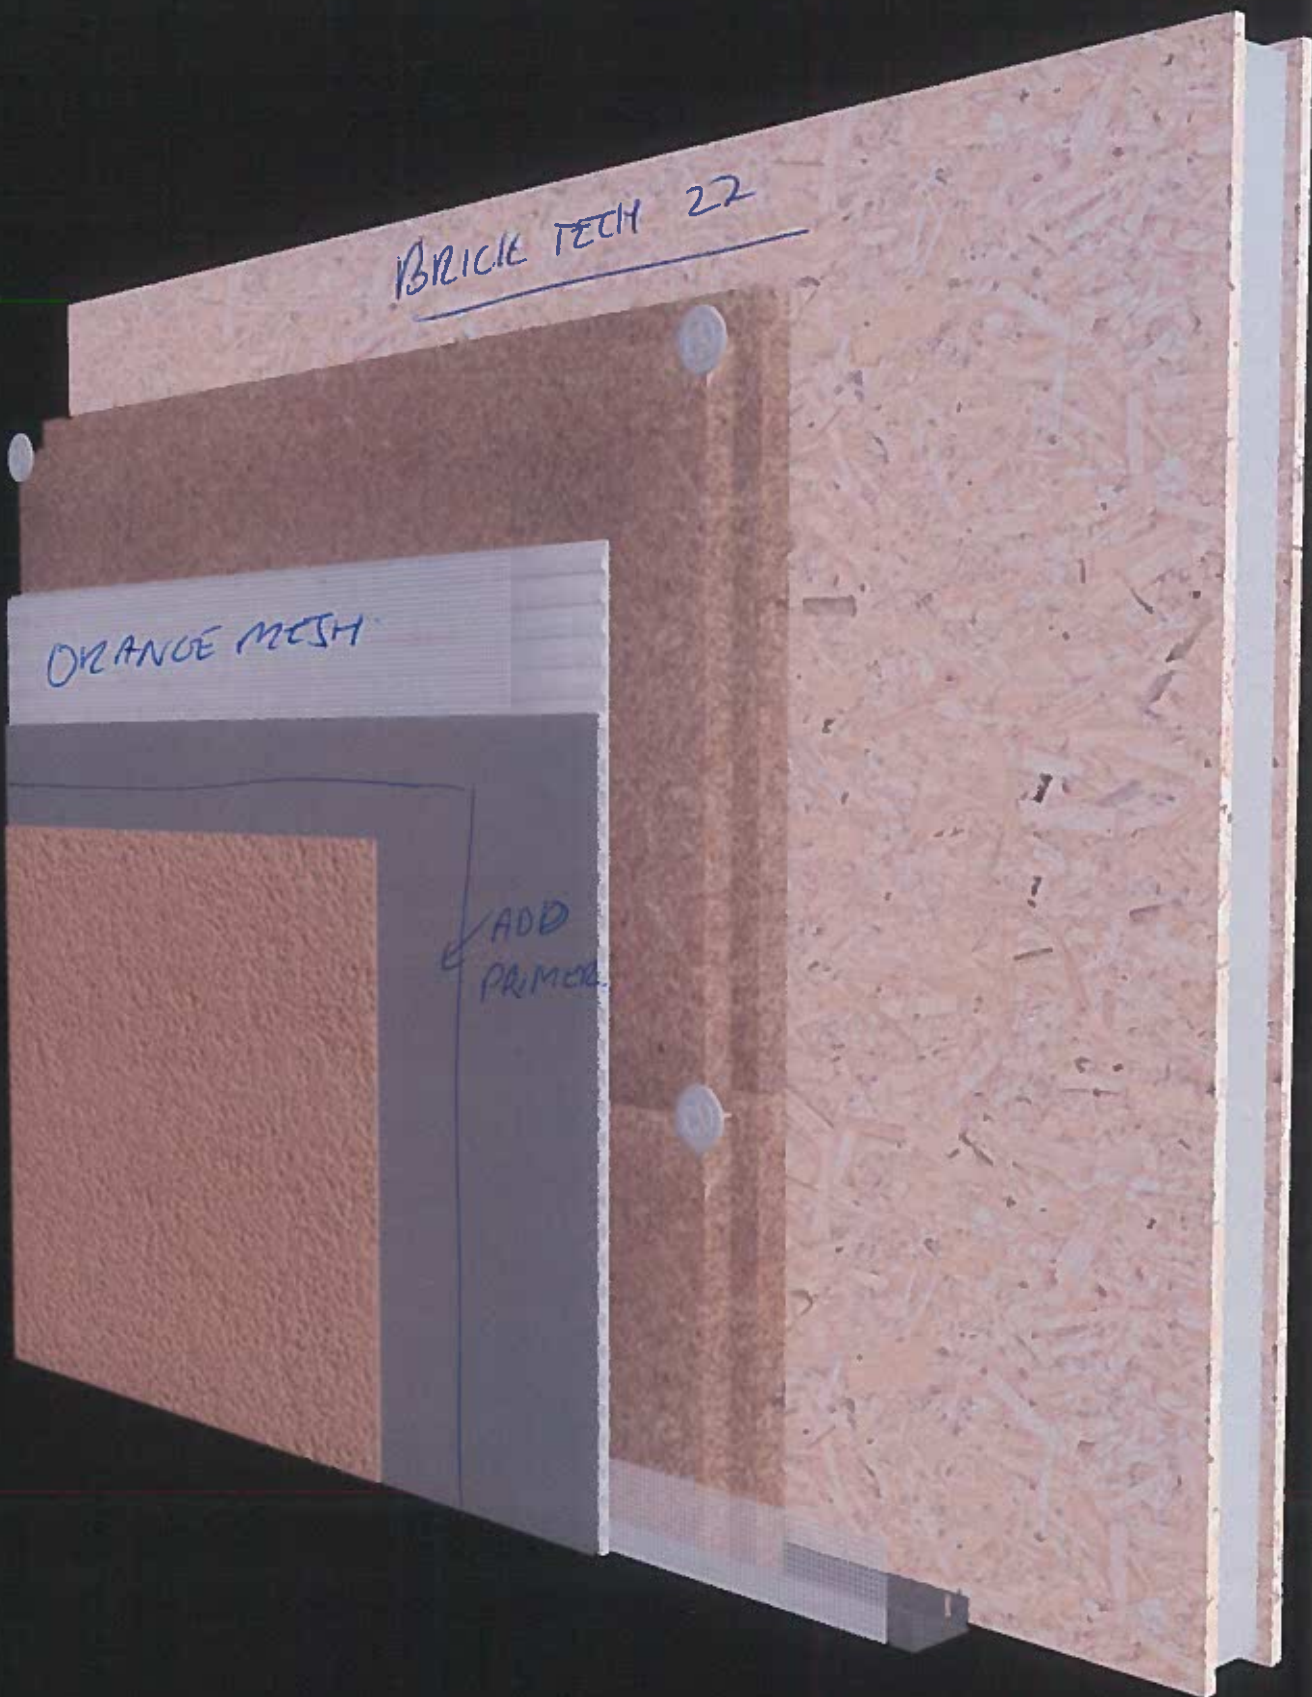

BRICK TECH 22

ORANGE MESH

✓ ADD
PRIMER